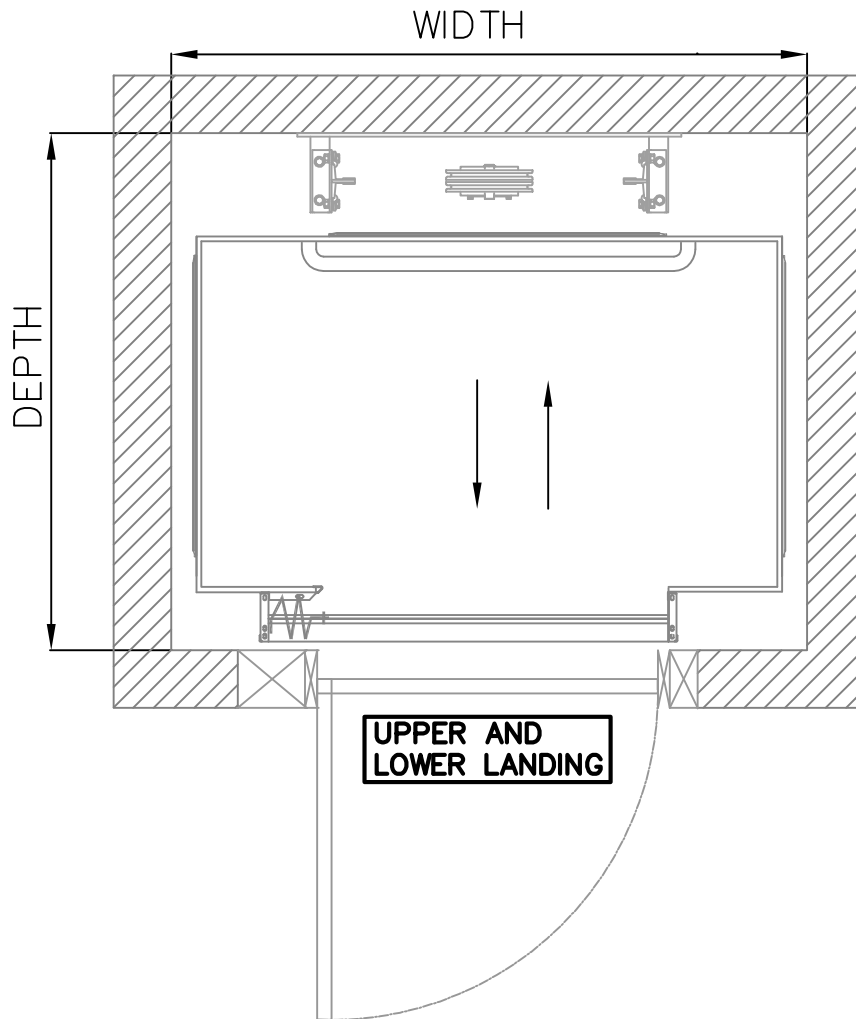

STYLE 5

Car Size	Depth	Width
914x1524 [36x60]	1410mm [55½"]	1683mm [66¼"]

SCALE 1:20

REVISED 6/25/13