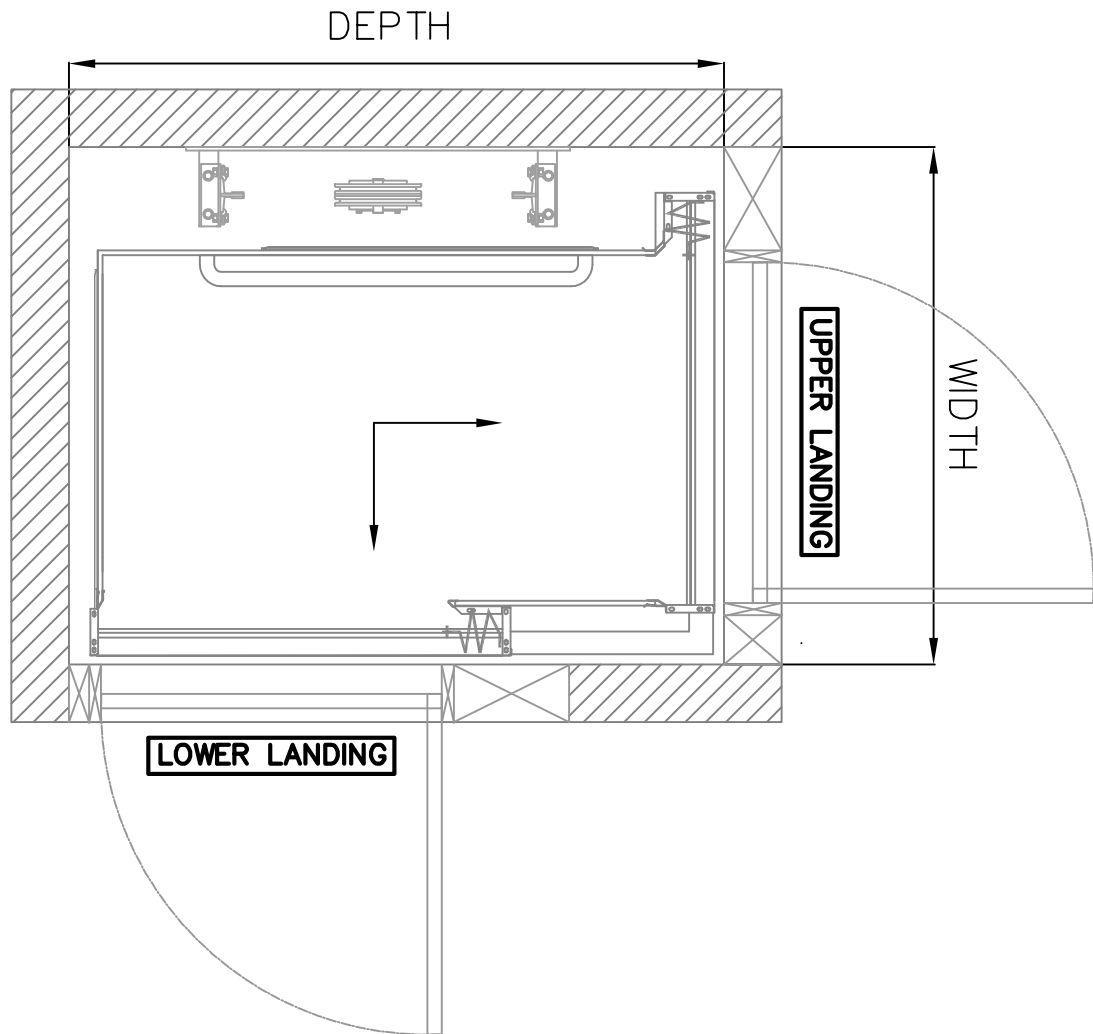

STYLE 3

Car Size	Depth	Width
914x1524 [36x60]	1753mm [69"]	1410mm [55½"]

SCALE 1:20

REVISED 6/25/13