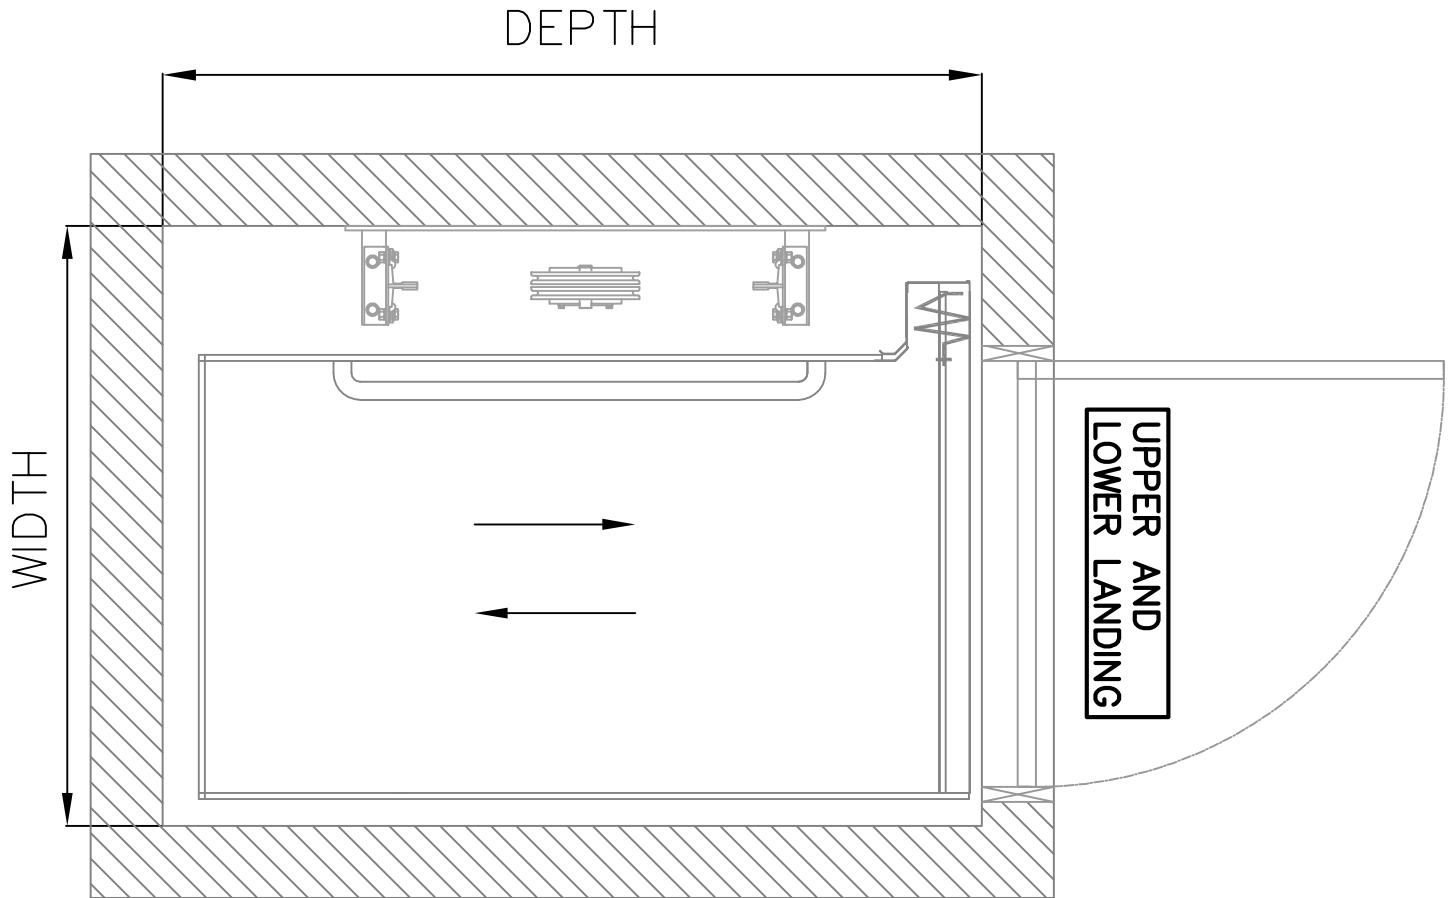

STYLE 1R

Car Size	Depth	Width
914x1524 [36x60]	1753mm [69"]	1295mm [51"]

SCALE 1:16

REVISED 6/25/13