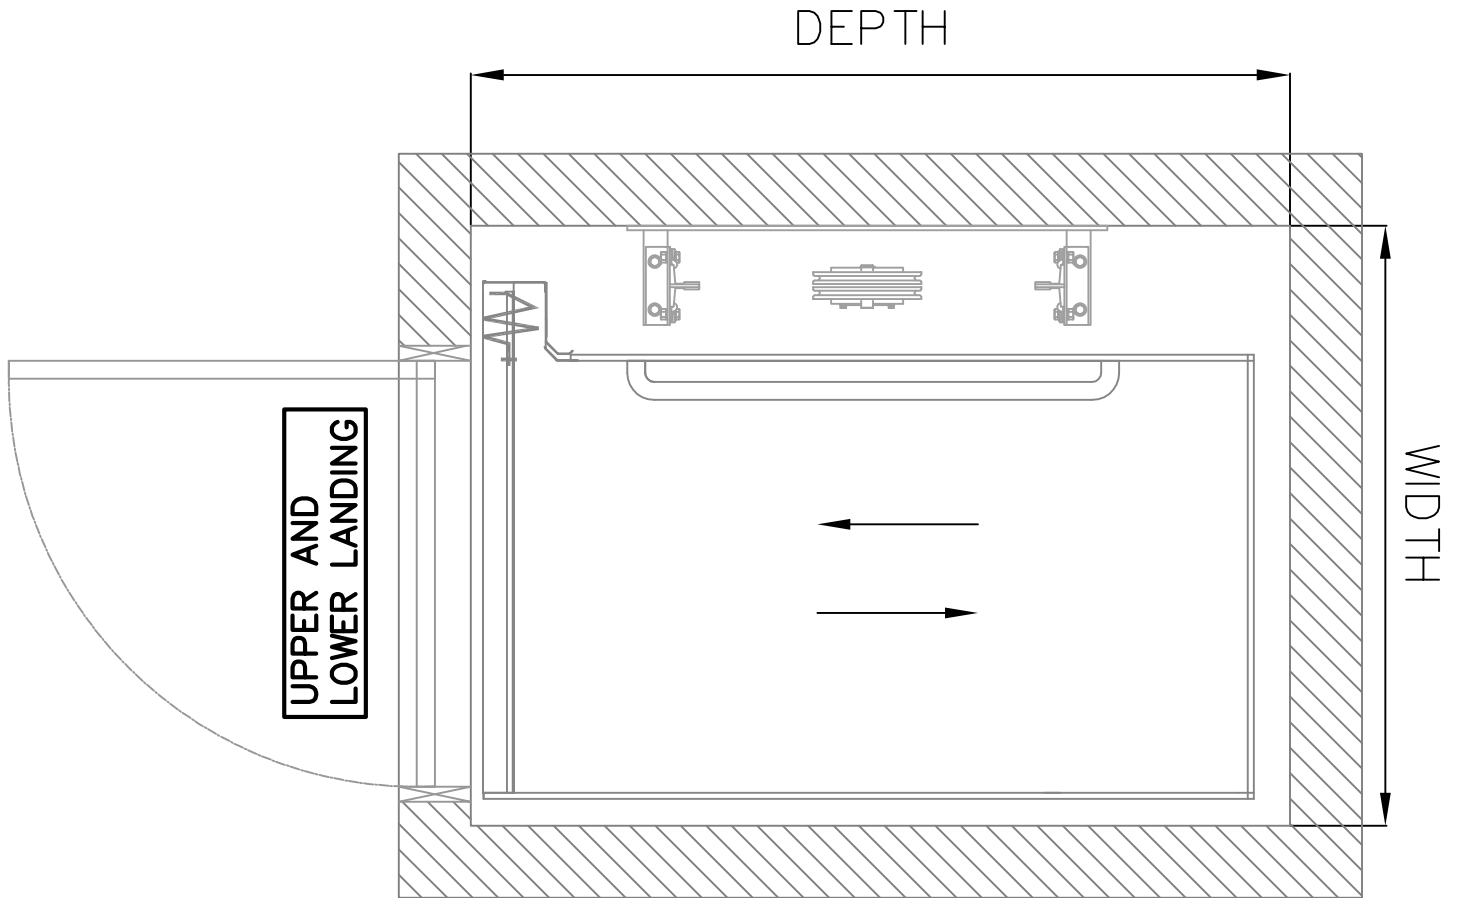

STYLE 1L

Car Size	Depth	Width
914x1524 [36x60]	1753mm [69"]	1295mm [51"]

SCALE 1:16

REVISED 6/25/13