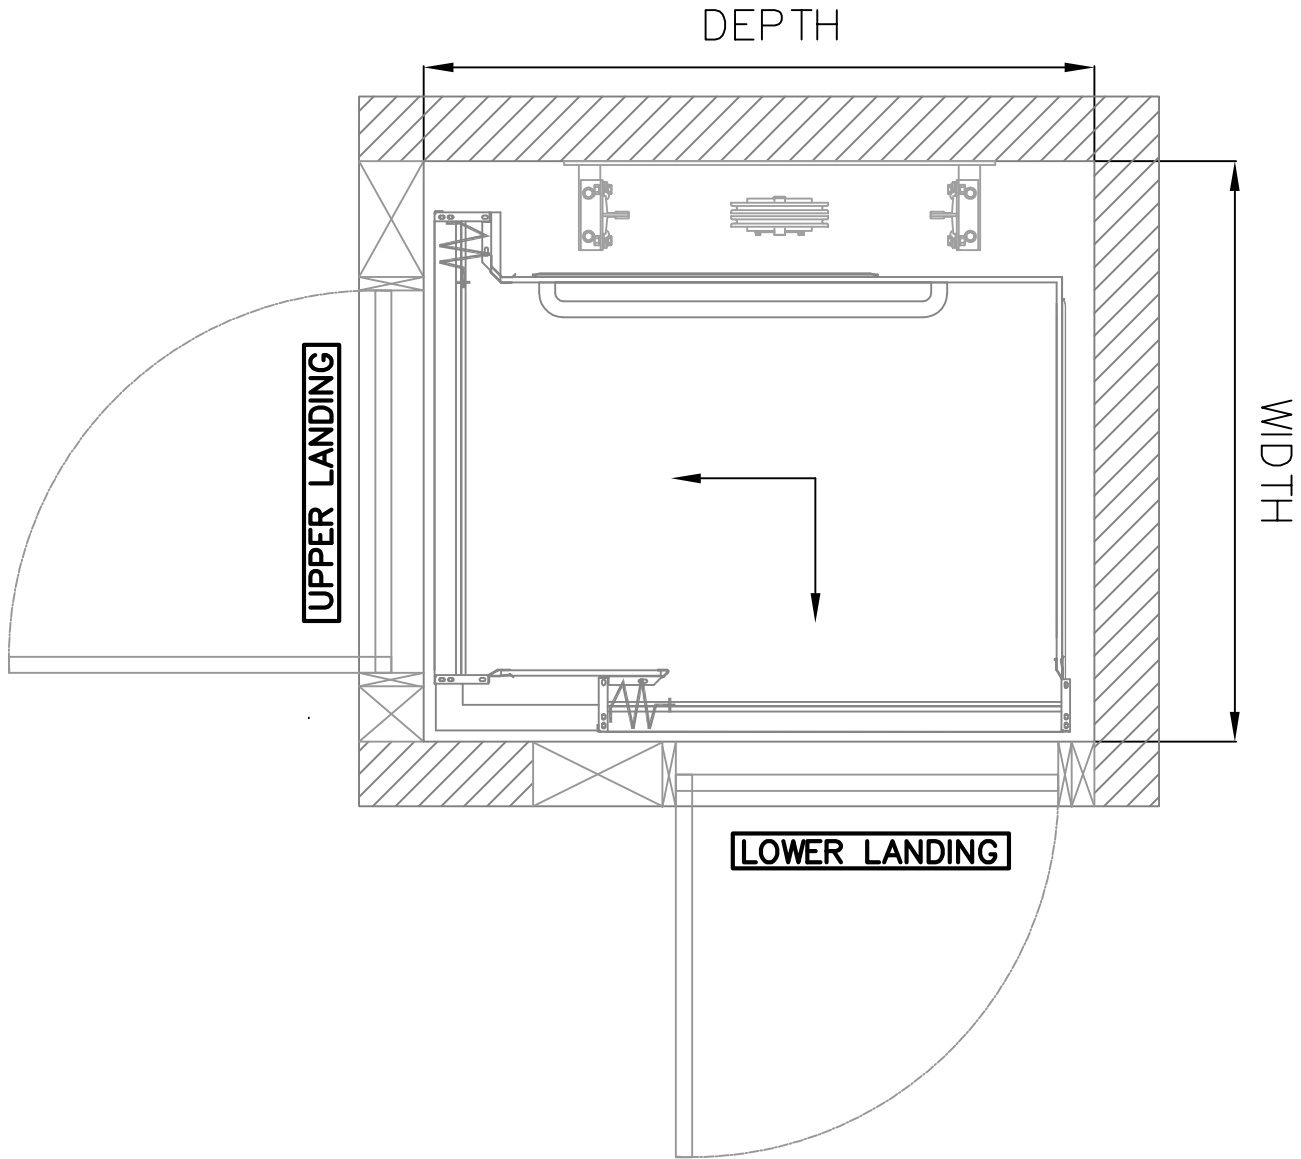

STYLE 4

Car Size	Depth	Width
914x1372 [36x54]	1600mm [63"]	1410mm [55½"]

SCALE 1:18

REVISED 6/25/13