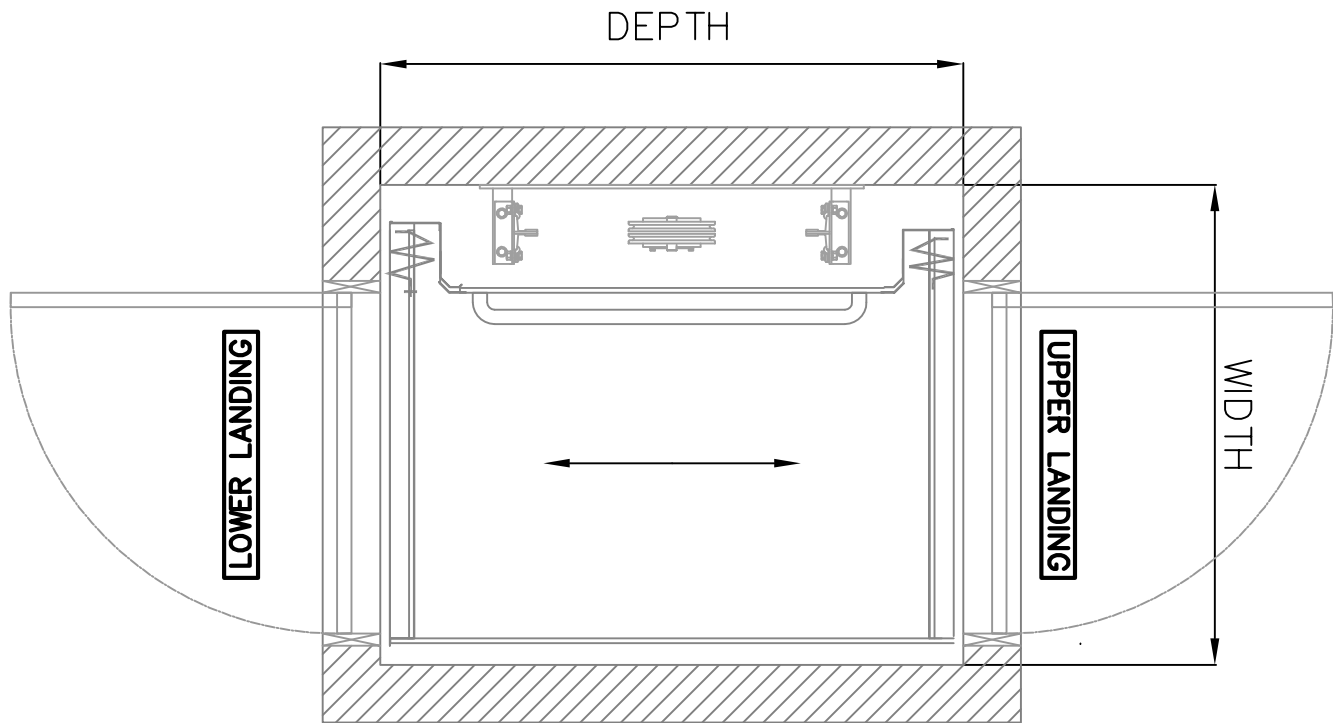

STYLE 2

Car Size	Depth	Width
914x1372 [36x54]	1575mm [62"]	1295mm [51"]

SCALE 1:20

REVISED 6/25/13