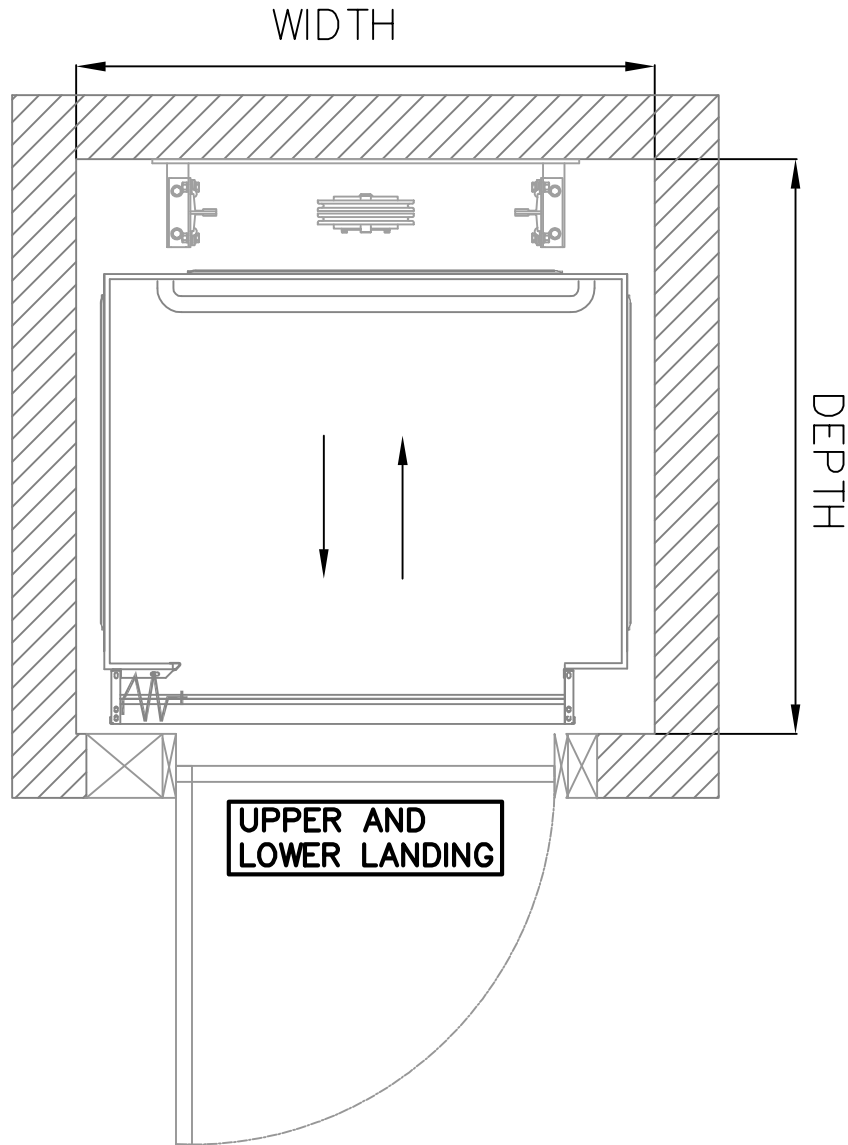

STYLE 5

Car Size	Width	Depth
914x1219 [36x48]	1378mm [54 1/4"]	1410mm [55 1/2"]

SCALE 1:18

REVISED 6/25/13